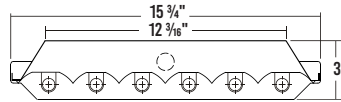

AS OF 07/21/2021

HBN100
4-LAMP FULL BODY HIGH BAY

LENGTH / LAMPS		TYPE	CATALOG NUMBER
4'	4	T5HO	HBN100-4-4M-SR-4E5H-UNV
CAT. NUM.		Accessory description	
WG11-HBN100		11 GAUGE WIRE GUARD	

HBN200
6-LAMP FULL BODY HIGH BAY

LENGTH / LAMPS		TYPE	CATALOG NUMBER
4'	6	T5HO	HBN200-6-4M-SR-2/4E5H-UNV
4'	6	T8	HBN200-6-4R-SR-2/4E8IH-UNV
CAT. NUM.		Accessory description	
WG11-HBN200		11 GAUGE WIRE GUARD	

CIT200
WET LOCATION VAPOR TIGHT

LENGTH / LAMPS		TYPE	CATALOG NUMBER
4'	2	T8	CIT200-2-4R-DRRL-WL-2E8I-UNV
8'	4	T8	CIT200-2-8RT-DRRL-WL-4E8I-UNV
CAT. NUM.		Accessory description	
CIT2/SSL4		Stainless Steel Latches *	
CIT2/SSL8		Stainless Steel Latches *	
CIT/SSV		Stainless Steel Chain Mount V-Hook *	