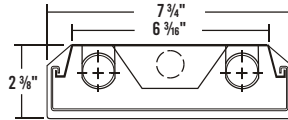

AS OF 07/21/2021

WAN107
ECONOMY WRAPAROUND

[VIEW DETAILS](#)

LENGTH / LAMPS		TYPE	CATALOG NUMBER
4'	2	F32T8	WAN107-2-4R-2E8I-UNV
8'	4	F32T8	WAN107-2-8RT-4E8I-UNV

KDS100
1 ROW KNOCKDOWN STRIP

[VIEW DETAILS](#)