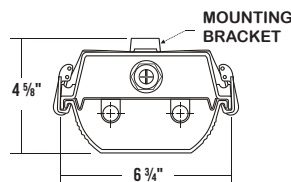

LENGTH / LAMPS		TYPE	CATALOG NUMBER
4'	2	T8	CIT200-2-4R-DRRL-WL-2E8I-UNV
8'	4	T8	CIT200-2-8RT-DRRL-WL-4E8I-UNV
CAT. NUM.		Accessory description	
CIT2/SSL4		Stainless Steel Latches *	
CIT2/SSL8		Stainless Steel Latches *	
CIT/SSV		Stainless Steel Chain Mount V-Hook *