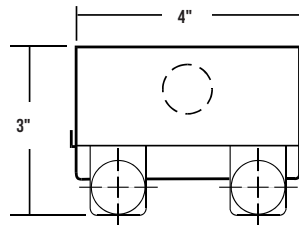

LENGTH / LAMPS		TYPE	CATALOG NUMBER
4'	2	F32T8	KDS200-2-4RT-2E8I-UNV
8'	4	F32T8	KDS200-2-8RT-4E8I-UNV
CAT. NUM.			Accessory description
WG14-KDS100			4' - 14 Gauge Wire Guard (2 wire guards required for 8' model)
CMC-KDS200			12" Coupling for KDS200