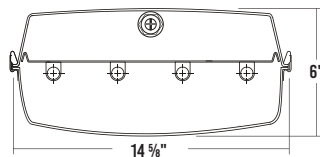

LENGTH / LAMPS		TYPE	CATALOG NUMBER
4'	4	T5HO	CIT400-4-4M-DRCA-WL-4E5H-UNV
CAT. NUM.		Accessory description	
CIT4/SSV		Stainless Steel Chain Mount V-Hook *	
CIT4/CM		Stainless Steel Ceiling Mount Hanger *	
CIT4/LT		Lens Tether *	

Los Angeles Lighting Mfg. Co.
Headquarters
10141 Olney Street
El Monte, CA 91731
Made in the USA

Contact Us
T: 626-454-8300
F: 626-454-8399
LALighting.com

* Prices are subject to change without notice.
* All "UNV" items are with generic universal voltage ballasts (120V-277V).

* Two required per fixture