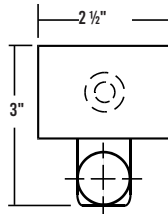

AS OF 07/21/2021

WAN107
ECONOMY WRAPAROUND

[VIEW DETAILS](#)

LENGTH / LAMPS		TYPE	CATALOG NUMBER
4'	2	F32T8	WAN107-2-4R-2E8I-UNV
8'	4	F32T8	WAN107-2-8RT-4E8I-UNV

KDS100
1 ROW KNOCKDOWN STRIP

[VIEW DETAILS](#)