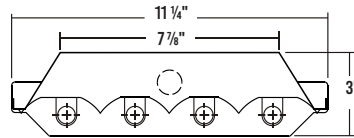

AS OF 07/21/2021

HBN100
4-LAMP FULL BODY HIGH BAY

LENGTH / LAMPS		TYPE	CATALOG NUMBER
4'	4	T5HO	HBN100-4-4M-SR-4E5H-UNV
CAT. NUM.		Accessory description	
WG11-HBN100		11 GAUGE WIRE GUARD	

HBN200
6-LAMP FULL BODY HIGH BAY