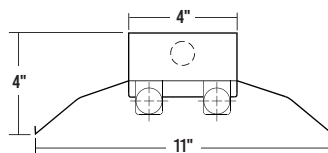

LENGTH / LAMPS		TYPE	CATALOG NUMBER
4'	2	F32T8	KDI200-2-4R-2E8I-UNV
8'	4	F32T8	KDI200-2-8R-4E8I-UNV
CAT. NUM.			Accessory description
WG14-KDS100			4' - 14 Gauge Wire Guard (2 wire guards required for 8' model)
CMC-KDS200			12" Coupling for KDS200

Los Angeles Lighting Mfg. Co.

Headquarters
10141 Olney Street
El Monte, CA 91731
Made in the USA

Contact Us
T: 626-454-8300
F: 626-454-8399
LALighting.com

• Prices are subject to change without notice.
• All "UNV" items are with generic universal voltage ballasts (120V-277V).