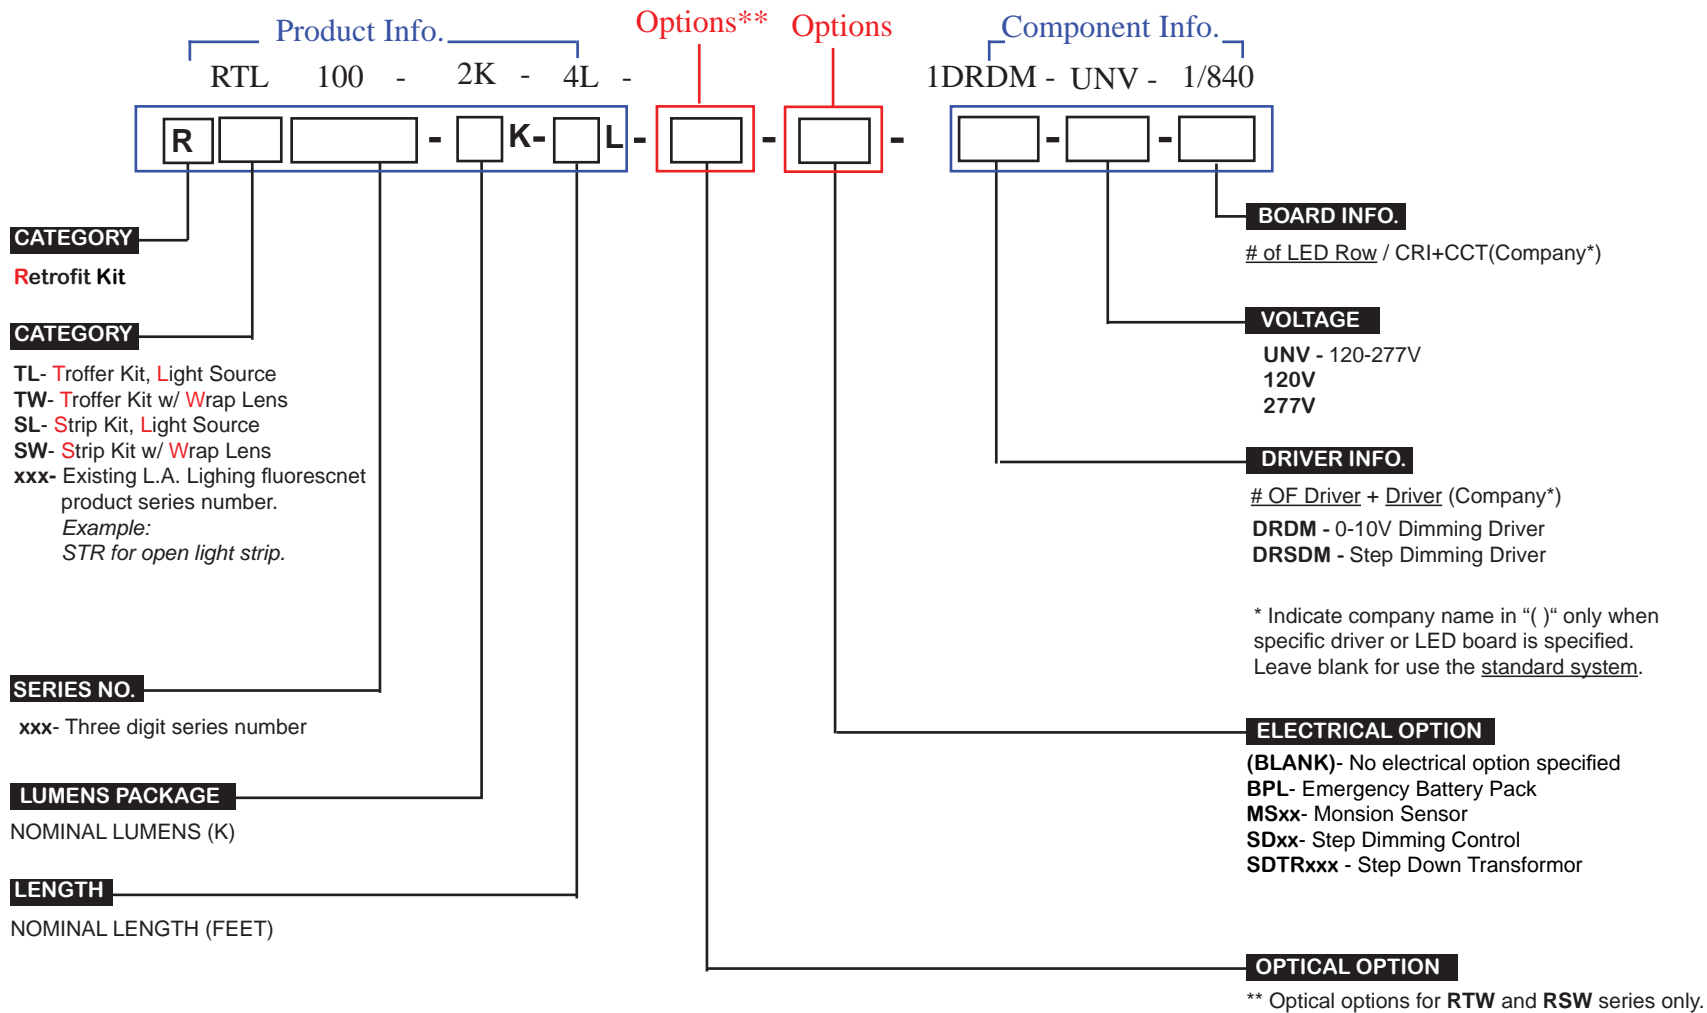

2-COLOR LED Module Product Part # Nomenclature

LED Retrofit Kit Product Part # Nomenclature (Final)

8-31-2018
 R1: 9-7-2018
 R2: 9-11-2018
 R3: 12-21-2018

LED Module Product Part # Nomenclature - Tunable White

Fluorescent Product Part # Nomenclature

Standard Product Part # Nomenclature - Fluorescent tandem with different lamp rows

Example: STR240 - 1 / 2 - 8 RT - 3E8I - UNV

LED T8 Product Part # Nomenclature - with Internal Driver