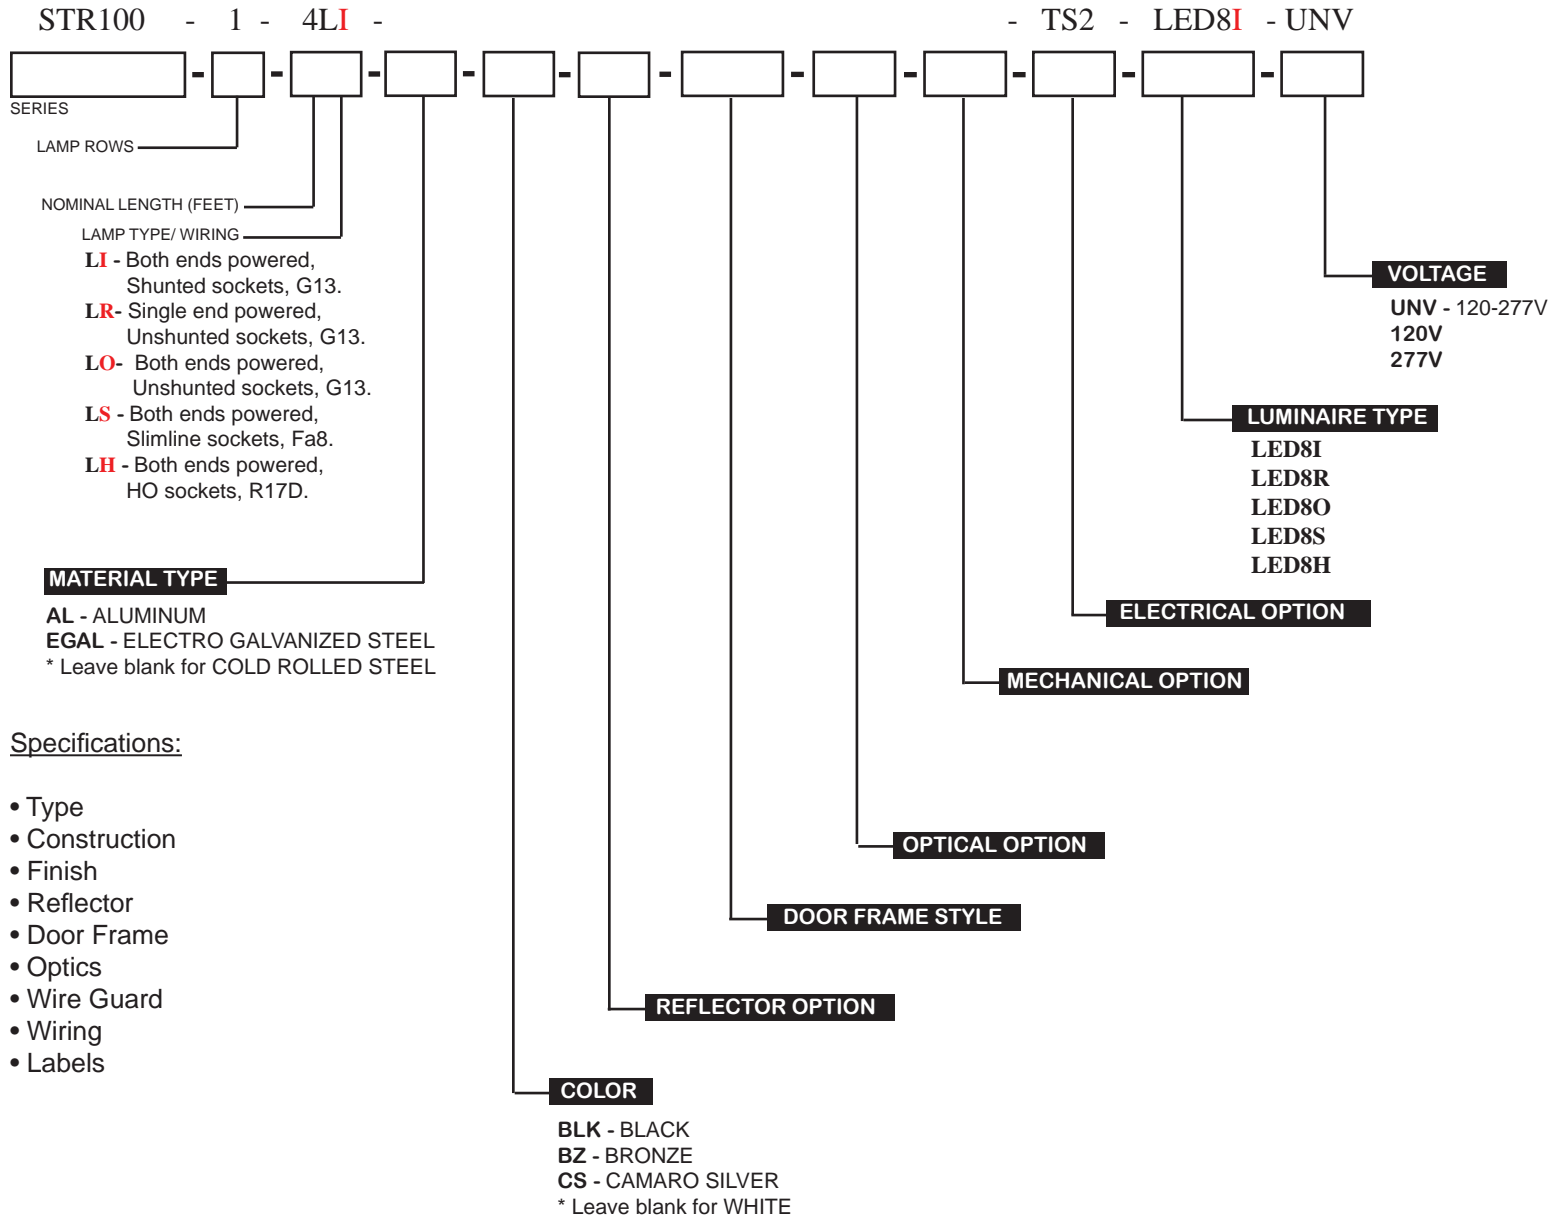

2-COLOR LED Module Product Part # Nomenclature

LED Retrofit Kit Product Part # Nomenclature (Final)

8-31-2018
 R1: 9-7-2018
 R2: 9-11-2018
 R3: 12-21-2018

LED Module Product Part # Nomenclature - Tunable White

Fluorescent Product Part # Nomenclature

Standard Product Part # Nomenclature - Fluorescent tandem with different lamp rows

Example: STR240 - 1 / 2 - 8 RT - 3E8I - UNV

LED T8 Product Part # Nomenclature - with Internal Driver

Specifications:

- Type
- Construction
- Finish
- Reflector
- Door Frame
- Optics
- Wire Guard
- Wiring
- Labels