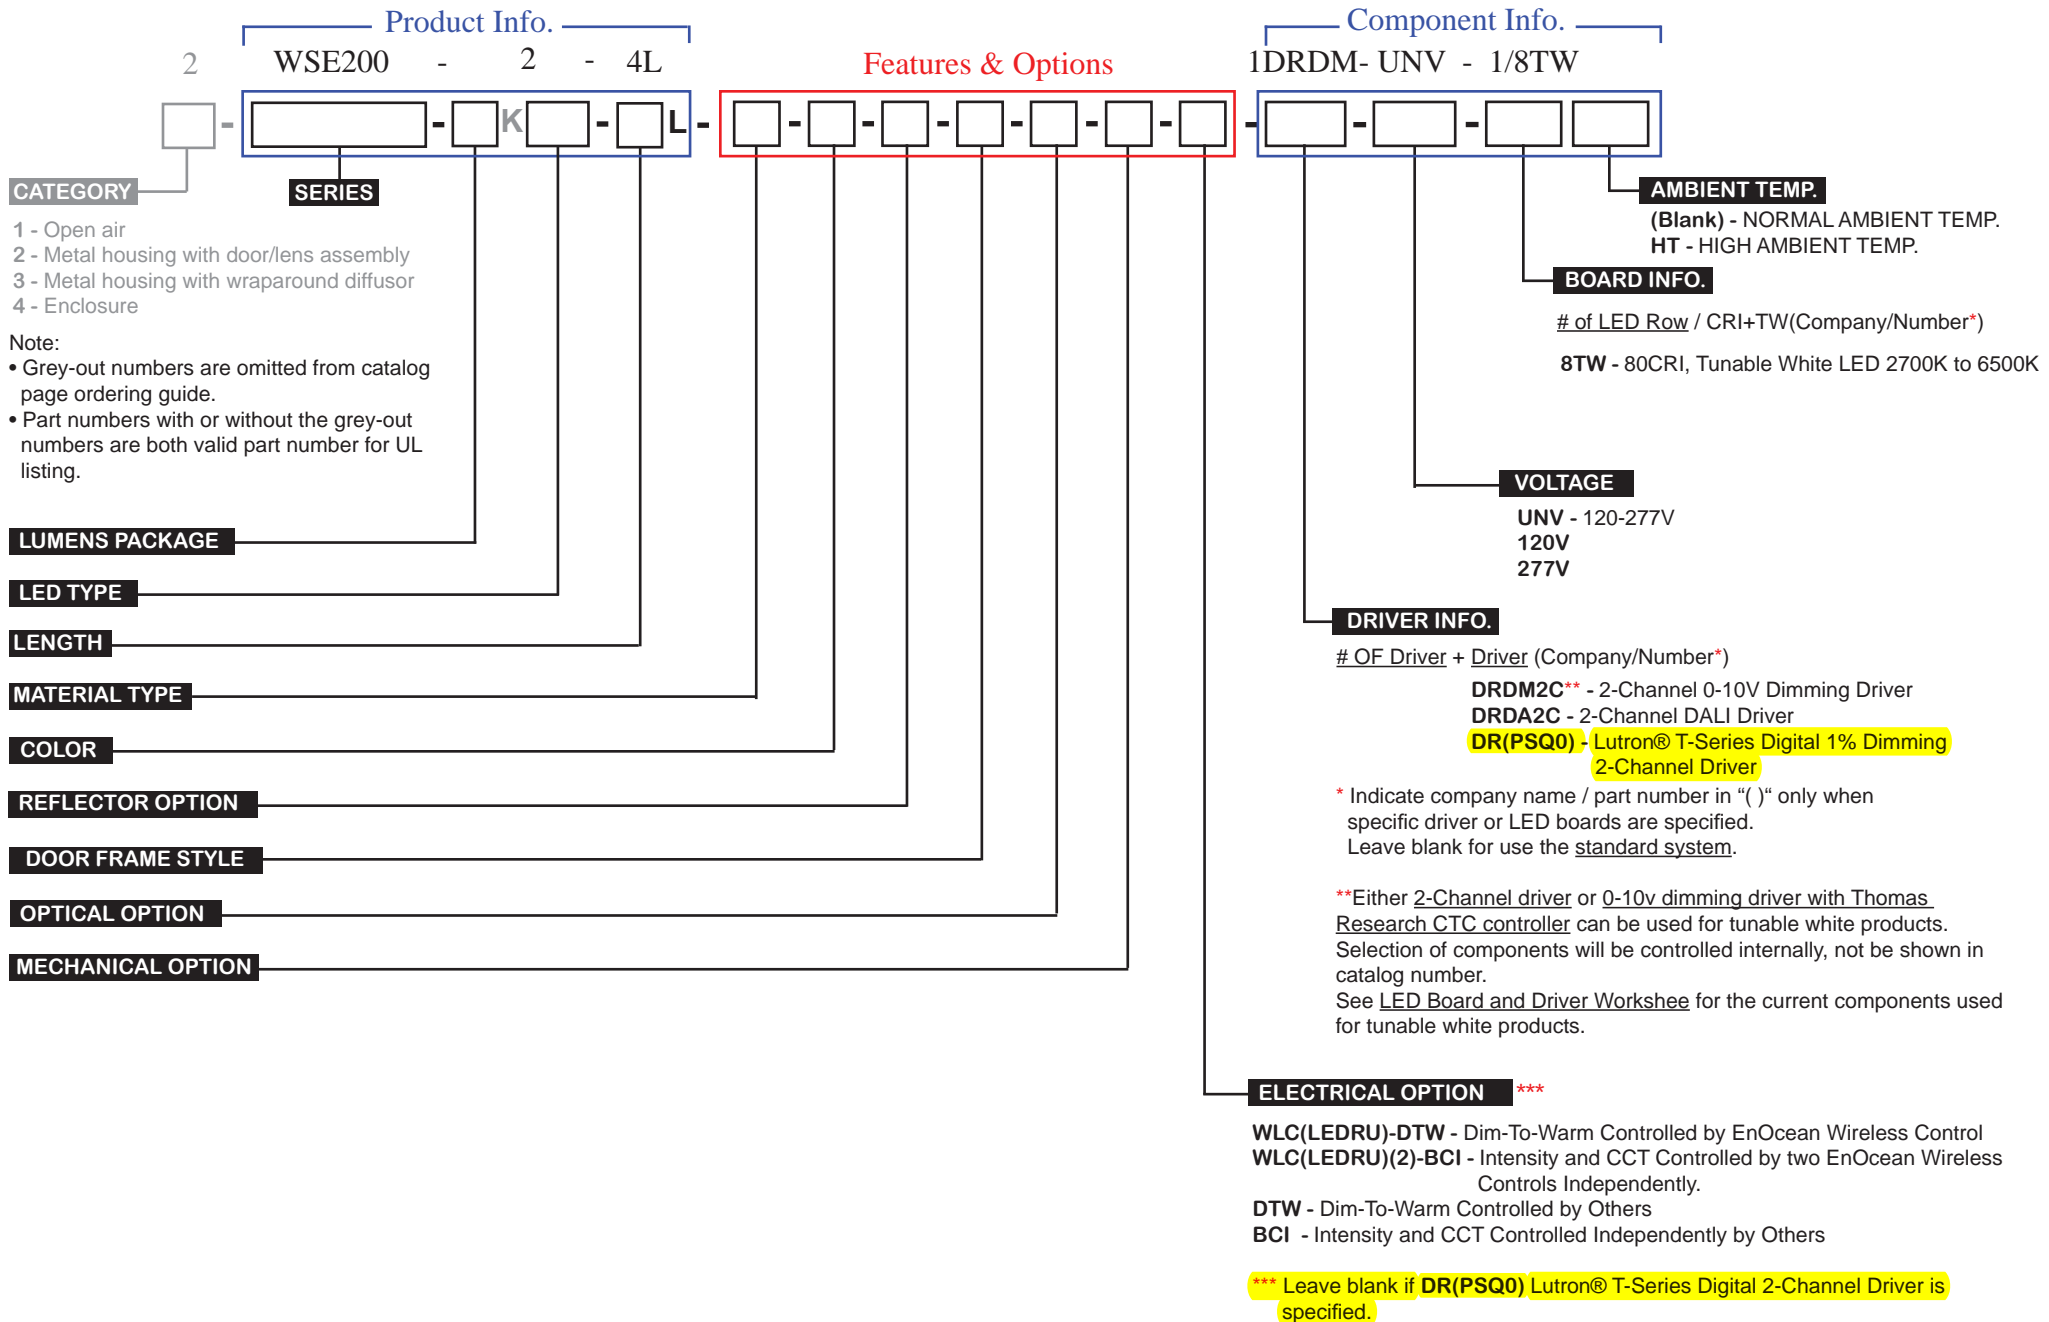

2-COLOR LED Module Product Part # Nomenclature

LED Retrofit Kit Product Part # Nomenclature (Final)

8-31-2018
 R1: 9-7-2018
 R2: 9-11-2018
 R3: 12-21-2018

LED Module Product Part # Nomenclature - Tunable White

Fluorescent Product Part # Nomenclature

Standard Product Part # Nomenclature - Fluorescent tandem with different lamp rows

Example: STR240 - 1 / 2 - 8 RT - 3E8I - UNV

LED T8 Product Part # Nomenclature - with Internal Driver

Specifications:

- Type
- Construction
- Finish
- Reflector
- Door Frame
- Optics
- Wire Guard
- Wiring
- Labels