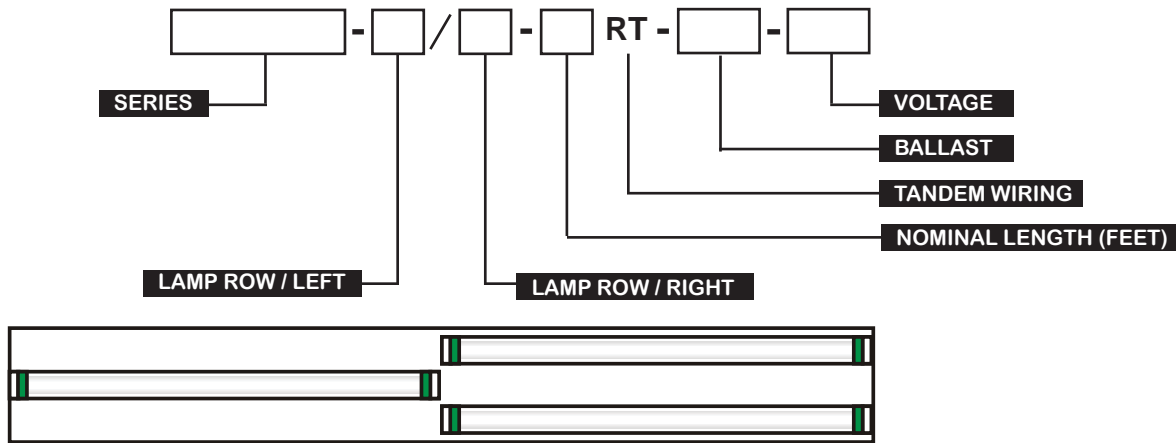

2-COLOR LED Module Product Part # Nomenclature

LED Retrofit Kit Product Part # Nomenclature (Final)

8-31-2018
 R1: 9-7-2018
 R2: 9-11-2018
 R3: 12-21-2018

LED Module Product Part # Nomenclature - Tunable White

Fluorescent Product Part # Nomenclature

Standard Product Part # Nomenclature - Fluorescent tandem with different lamp rows

Example: STR240 - 1 / 2 - 8 RT - 3E8I - UNV

LED T8 Product Part # Nomenclature - with Internal Driver