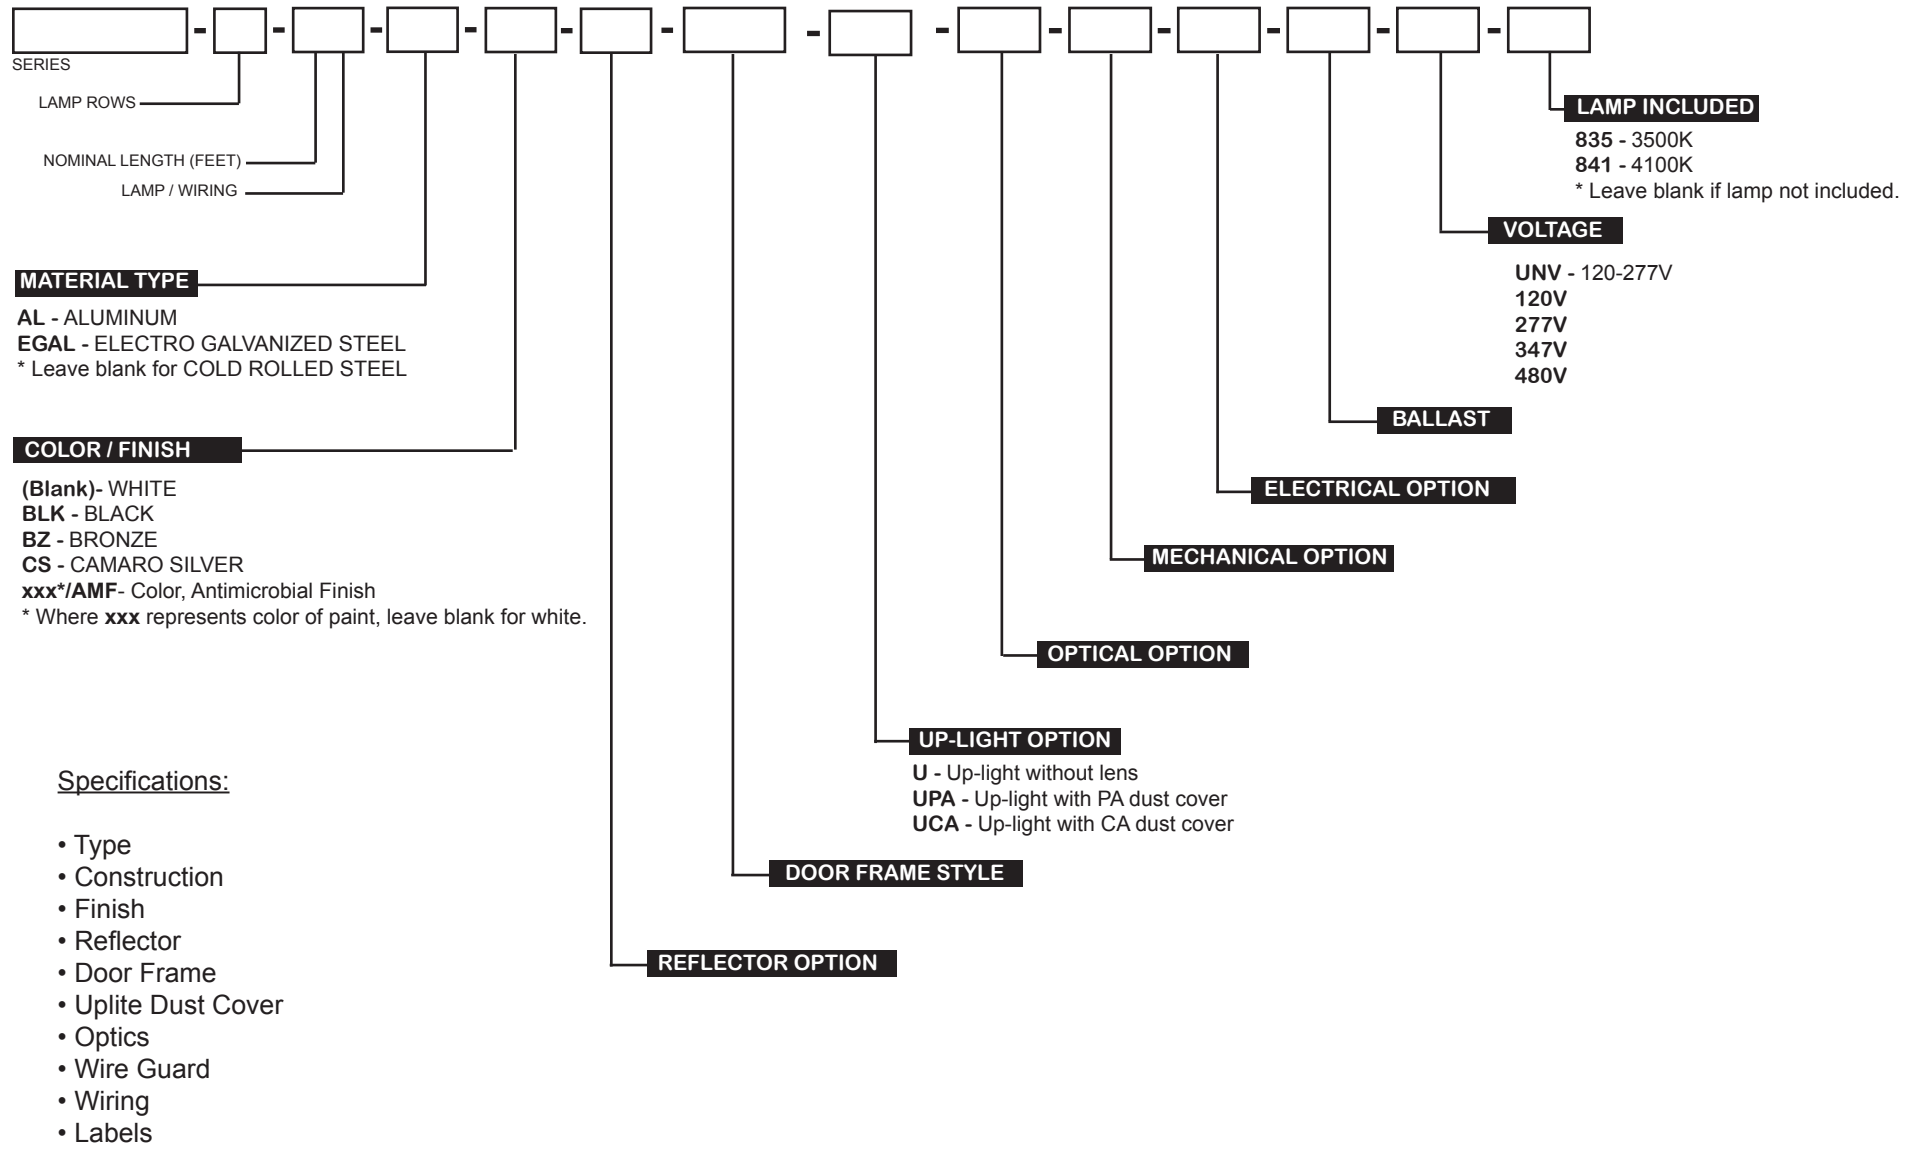

2-COLOR LED Module Product Part # Nomenclature

LED Retrofit Kit Product Part # Nomenclature (Final)

8-31-2018
 R1: 9-7-2018
 R2: 9-11-2018
 R3: 12-21-2018

LED Module Product Part # Nomenclature - Tunable White

Fluorescent Product Part # Nomenclature

Standard Product Part # Nomenclature - Fluorescent tandem with different lamp rows

Example: STR240 - 1 / 2 - 8 RT - 3E8I - UNV

LED T8 Product Part # Nomenclature - with Internal Driver

Specifications:

- Type
- Construction
- Finish
- Reflector
- Door Frame
- Optics
- Wire Guard
- Wiring
- Labels