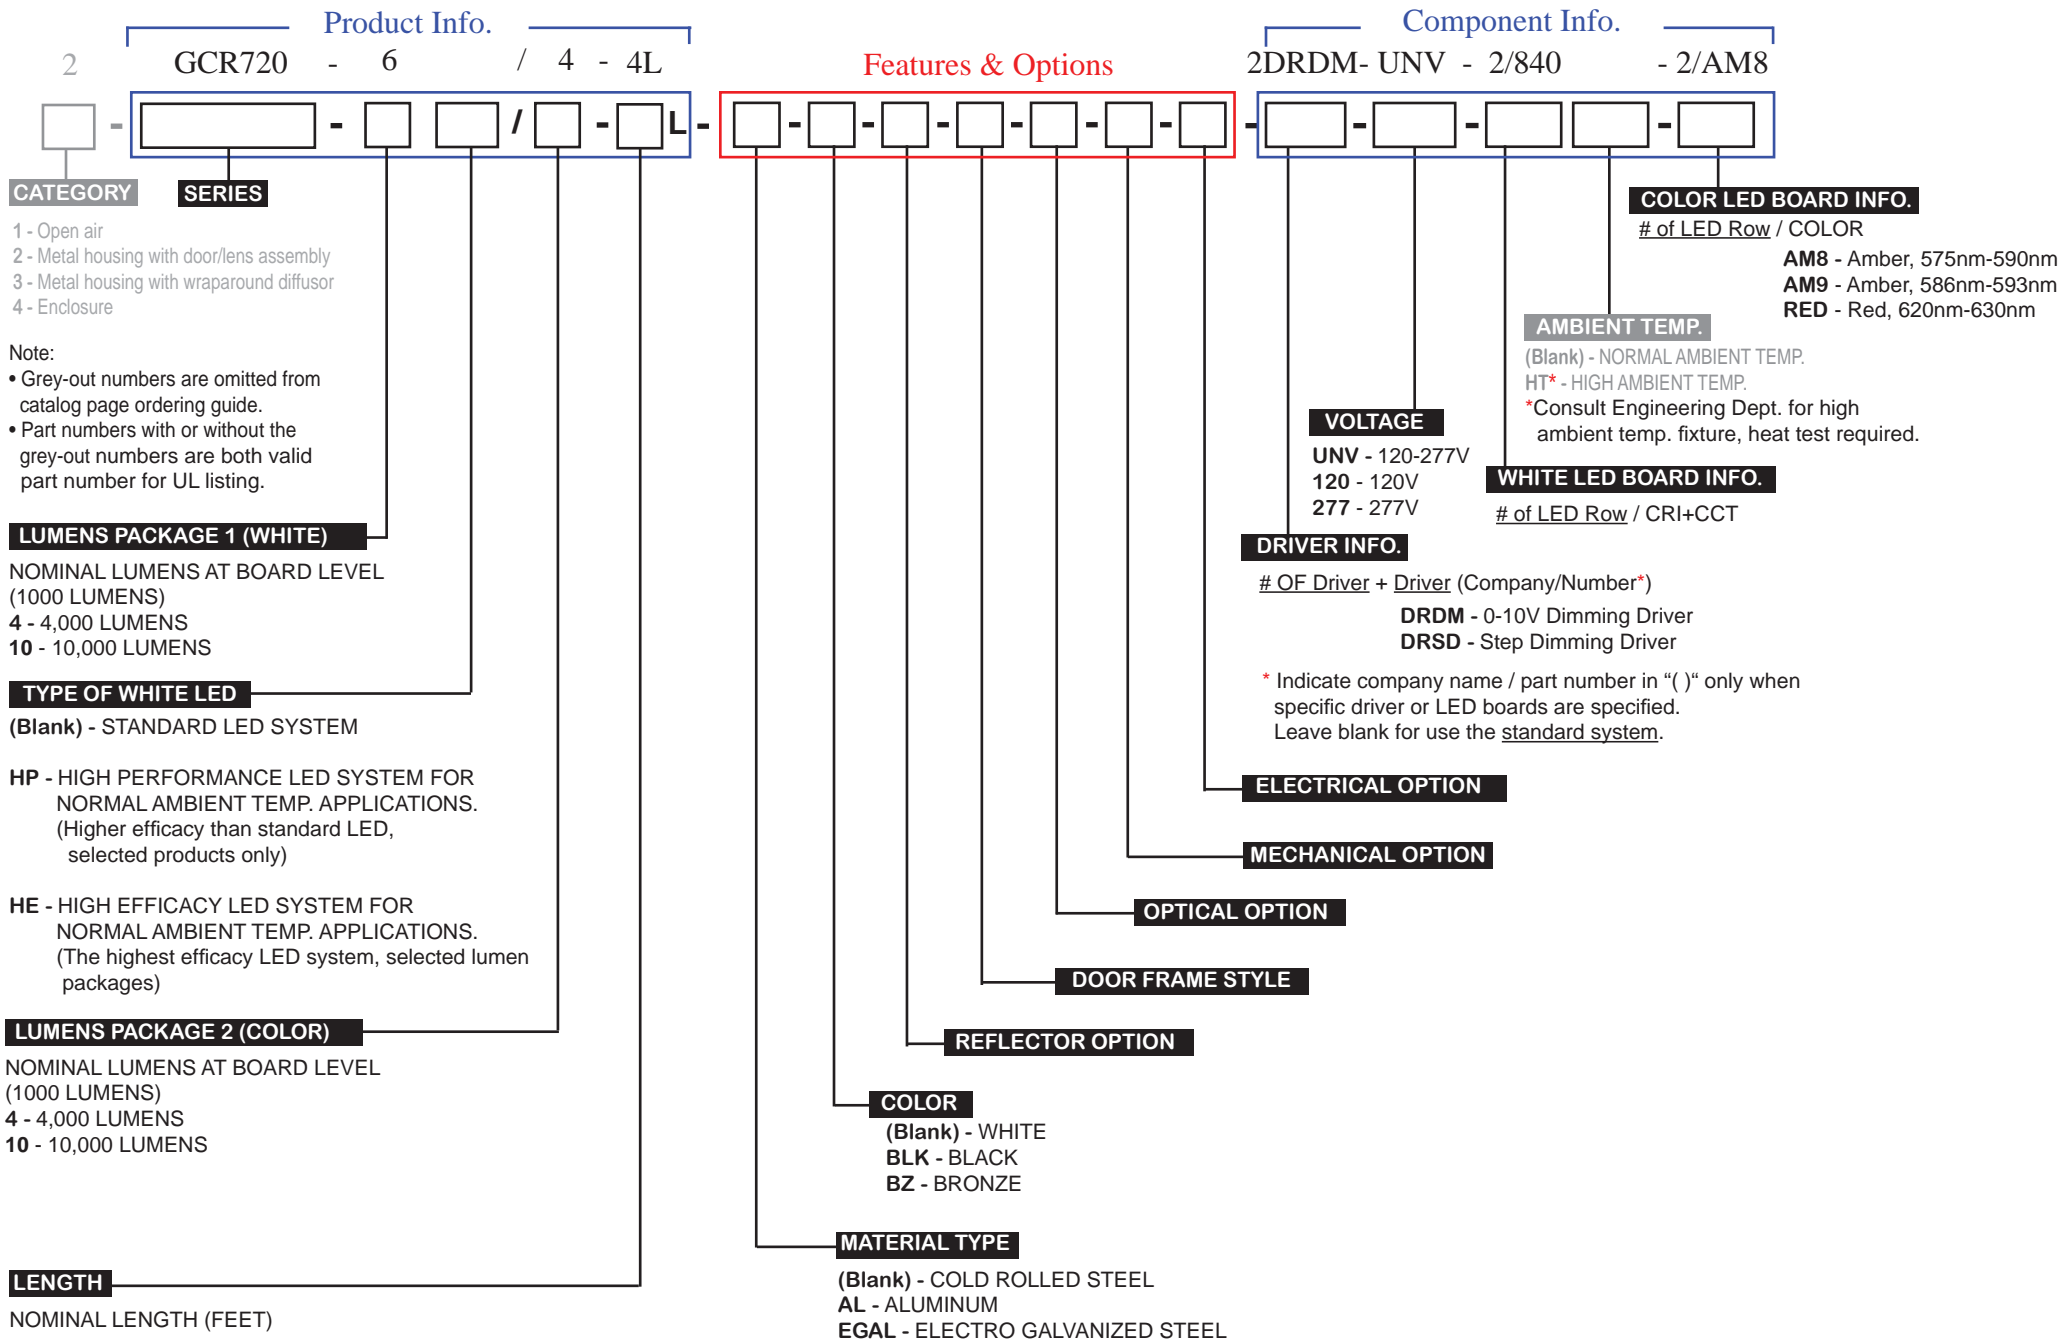

2-COLOR LED Module Product Part # Nomenclature

LED Retrofit Kit Product Part # Nomenclature (Final)

8-31-2018
 R1: 9-7-2018
 R2: 9-11-2018
 R3: 12-21-2018

LED Module Product Part # Nomenclature - Tunable White

Fluorescent Product Part # Nomenclature

Standard Product Part # Nomenclature - Fluorescent tandem with different lamp rows

Example: STR240 - 1 / 2 - 8 RT - 3E8I - UNV

LED T8 Product Part # Nomenclature - with Internal Driver

Specifications:

- Type
- Construction
- Finish
- Reflector
- Door Frame
- Optics
- Wire Guard
- Wiring
- Labels